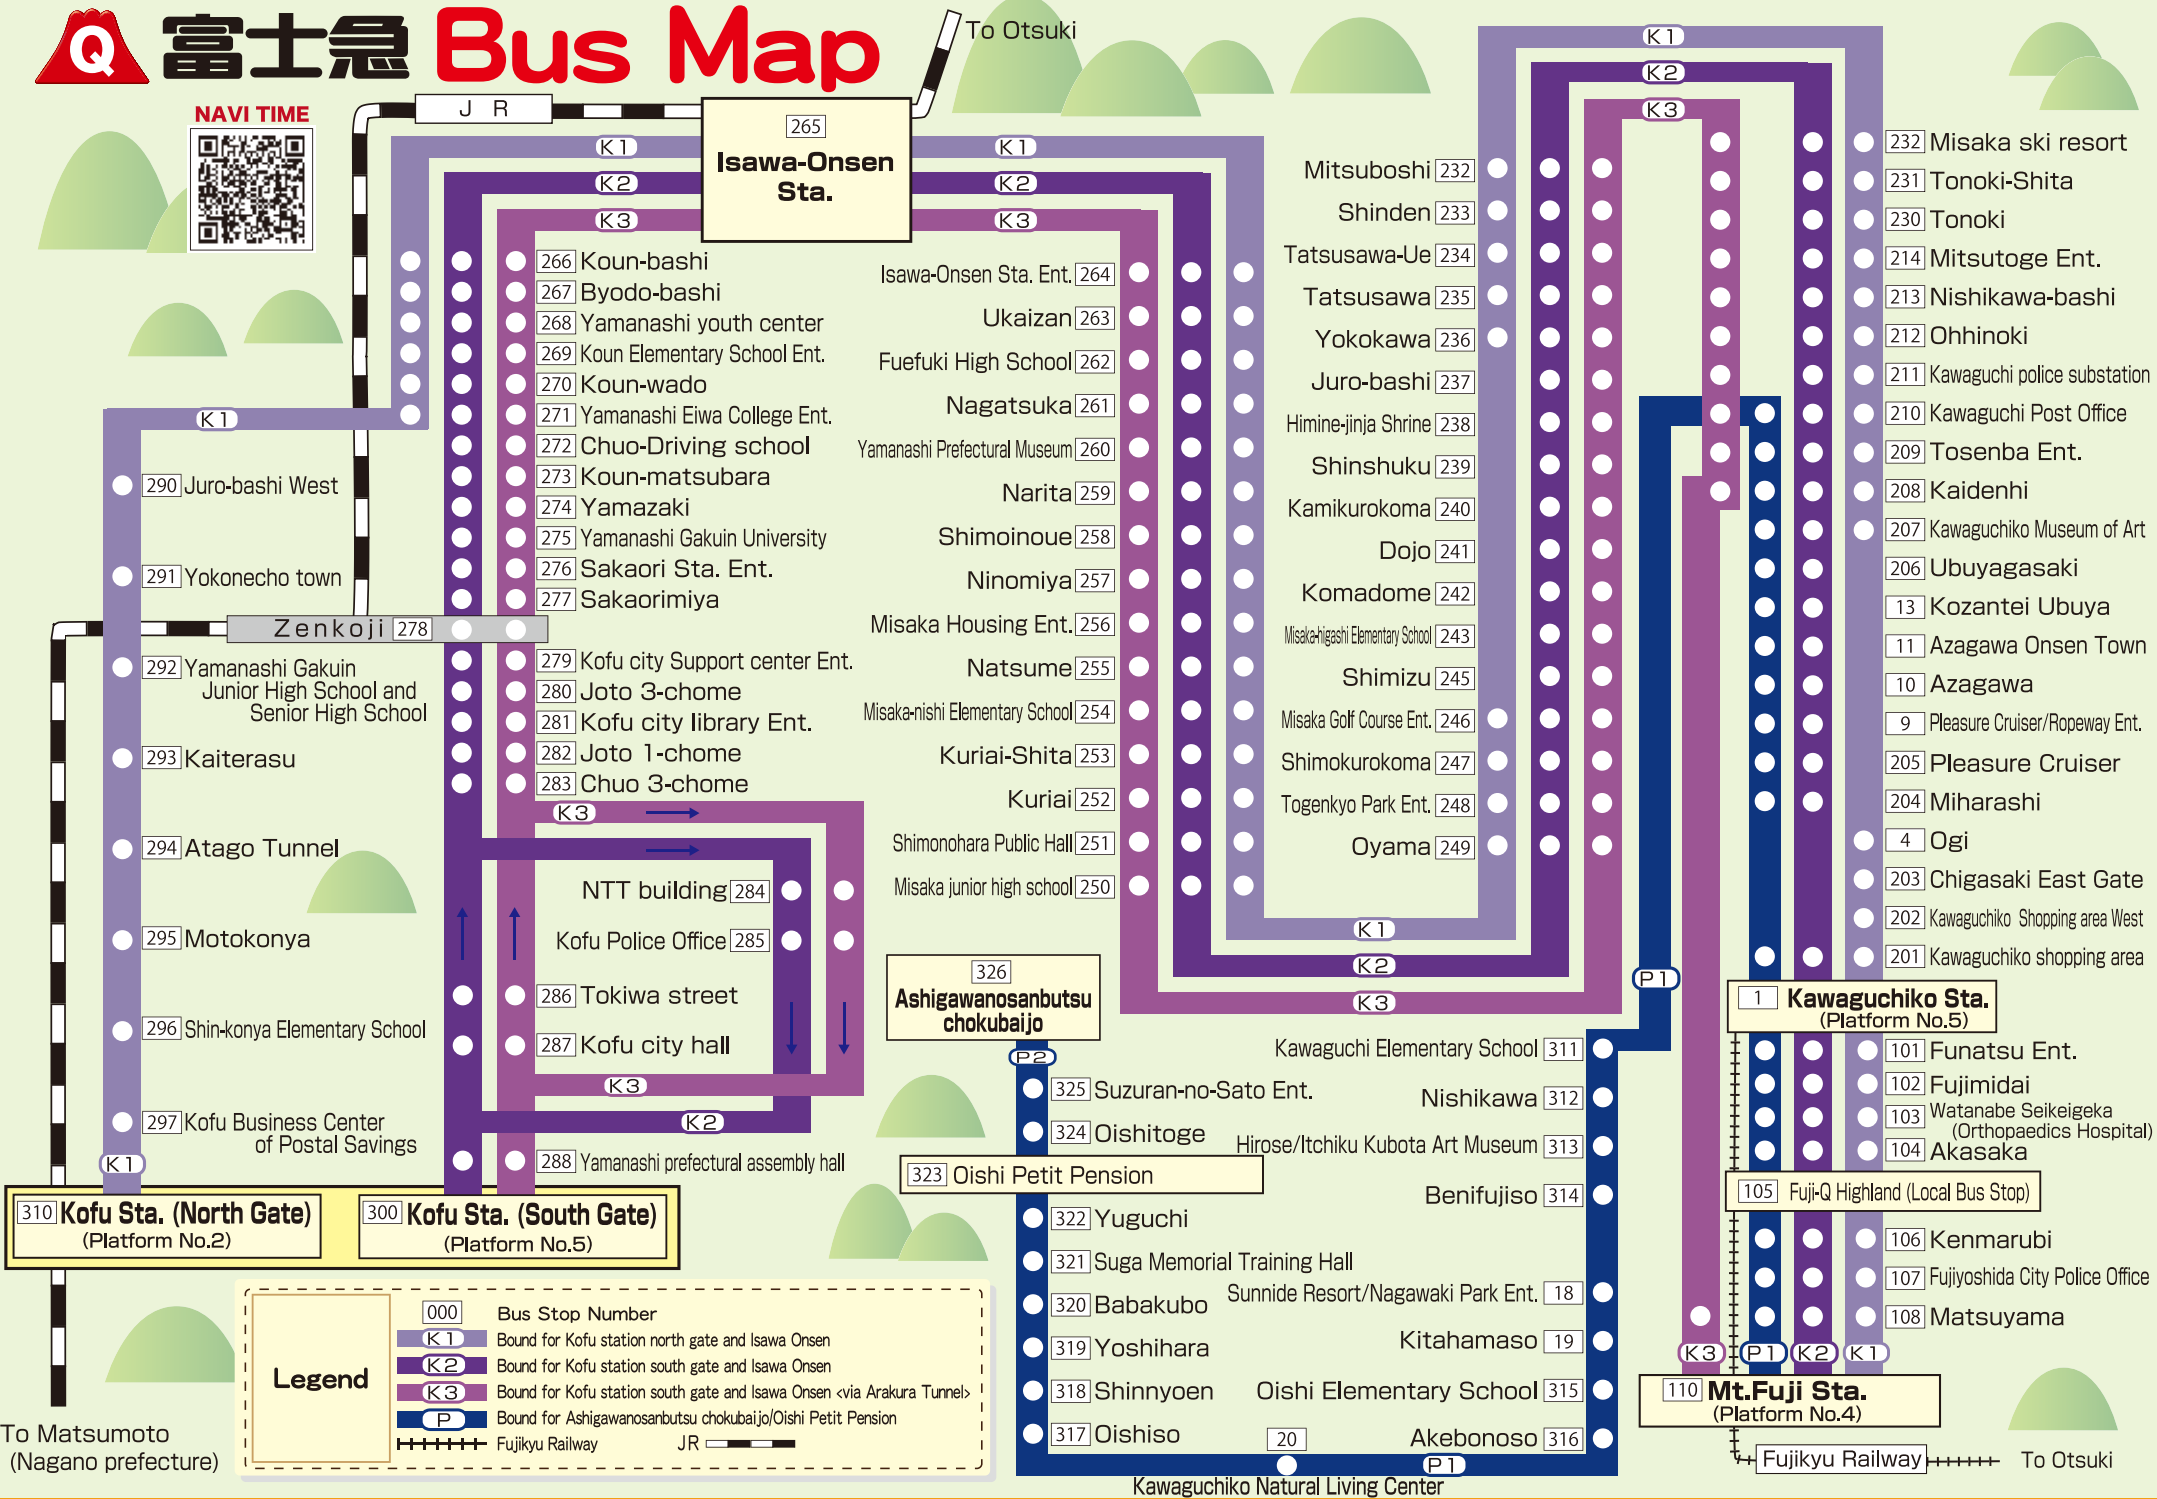

富士急 Bus Map

NAVI TIME

To Otsuki

Legend

- 000 Bus Stop Number
- K1 Bound for Kofu station north gate and Isawa Onsen
- K2 Bound for Kofu station south gate and Isawa Onsen
- K3 Bound for Kofu station south gate and Isawa Onsen <via Arakura Tunnel>
- P Bound for Ashigawanosanbutsu chokubaijo/Oishi Petit Pension
- +++++ Fujikyū Railway
- JR

- Mitsuboshi 232
- Shinden 233
- Tatusawa-Ue 234
- Tatusawa 235
- Yokokawa 236
- Juro-bashi 237
- Himine-jinja Shrine 238
- Shinshuku 239
- Kamikurokoma 240
- Dojo 241
- Komadome 242
- Misaka-higashi Elementary School 243
- Shimizu 245
- Misaka Golf Course Ent. 246
- Shimokurokoma 247
- Togenkyo Park Ent. 248
- Oyama 249

- 232 Misaka ski resort
- 231 Tonoki-Shita
- 230 Tonoki
- 214 Mitsutoge Ent.
- 213 Nishikawa-bashi
- 212 Ohhinoki
- 211 Kawaguchi police substation
- 210 Kawaguchi Post Office
- 209 Tosenba Ent.
- 208 Kaidenhi
- 207 Kawaguchiko Museum of Art
- 206 Ubuyagasaki
- 13 Kozantei Ubuya
- 11 Azagawa Onsen Town
- 10 Azagawa
- 9 Pleasure Cruiser/Ropeway Ent.
- 205 Pleasure Cruiser
- 204 Miharashi
- 4 Ogi
- 203 Chigasaki East Gate
- 202 Kawaguchiko Shopping area West
- 201 Kawaguchiko shopping area

310 Kofu Sta. (North Gate)
(Platform No.2)

300 Kofu Sta. (South Gate)
(Platform No.5)

326 Ashigawanosanbutsu
chokubaijo

1 Kawaguchiko Sta.
(Platform No.5)

323 Oishi Petit Pension

110 Mt.Fuji Sta.
(Platform No.4)