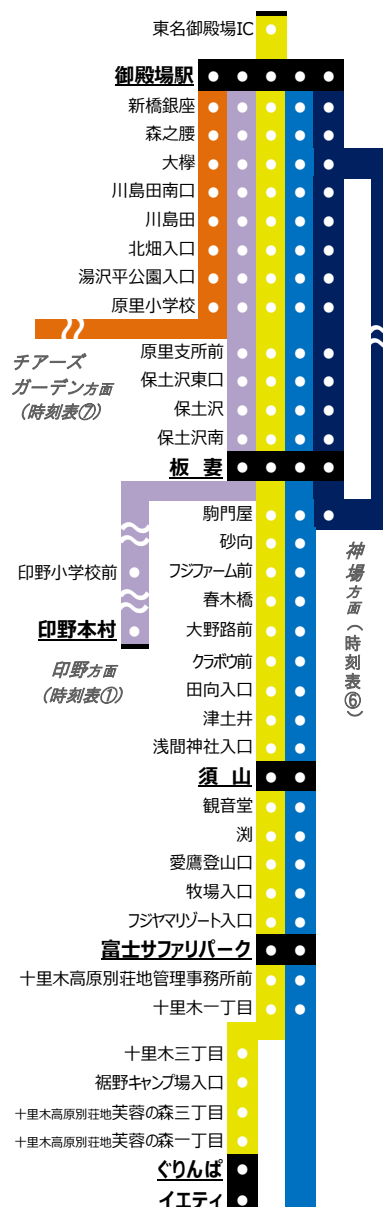

東名御殿場IC・御殿場駅 → 十里木・ぐりんぱ方面 <御殿場駅④番のりば>

Main timetable table with columns for departure times, destinations, and bus numbers. Includes routes to Kōmuneya, Shinshiro, and other local destinations.

Announcement box containing: 道路状況により遅れが生じることがあります。 (Delays due to road conditions), ※PASMO・Suica等の各ICカードがご利用頂けます。 (PASMO/Suica IC cards accepted), and a small timetable for the 急行 アウトレット・御殿場駅 → 水ヶ塚公園・ぐりんぱ方面.

凡例 (Legend) table explaining symbols and rules: 無印 (No mark) for daily service, 子 (Child) for Chiage Garden Loop, 神 (God) for Kōmuneya Loop, 南 (South) for Kōmuneya South Loop, 北 (North) for Kōmuneya North Loop. Symbols include ▲ (holidays), ● (holidays only), ◆ (Dec 29-Jan 3), サ (Fujikyu Safari Park), ★ (Ieti), ☆ (Oct 28-Apr 5).

◆沿線観光施設にお越しの方へ◆ (For visitors to沿线 tourism facilities). Promotes Fuji Safari Park and '遊園地ぐりんぱ' (Amusement Park Grinpa) with 'スノータウンイエティ' (Snow Town Ieti). Includes text: 各種入園券等と御殿場駅からの往復バス乗車券がセットになったお得な切符がございます！ (We have a special ticket that includes various admission tickets and round-trip bus tickets from Odjō-machi Station! Please see details on our homepage.)